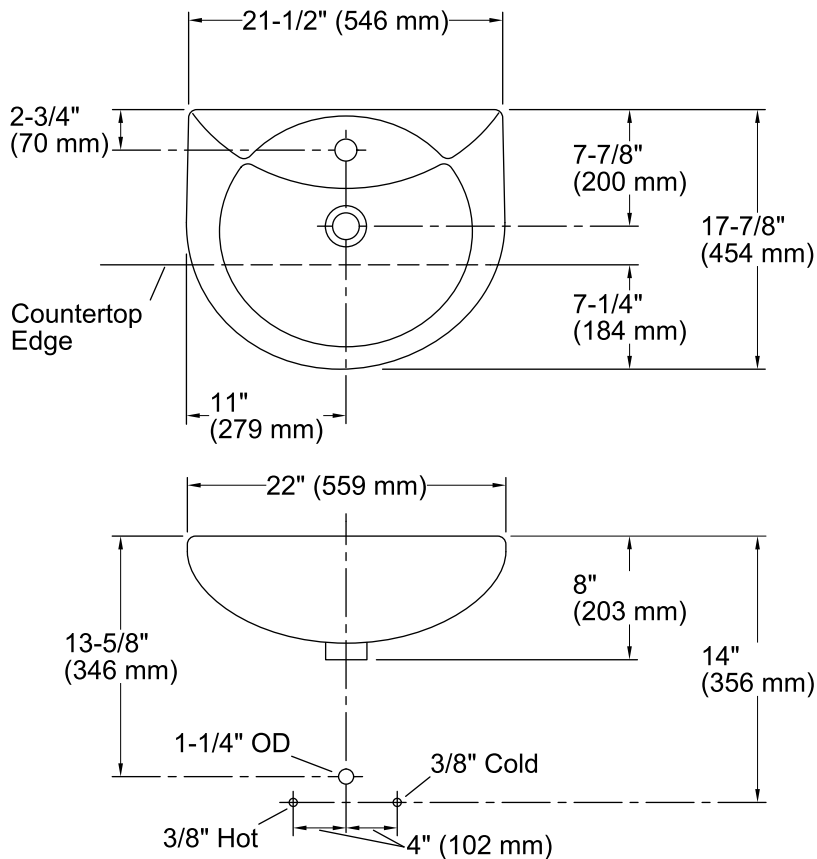

Odeon™

Drop-in/Semi-recessed Bathroom Sink

K-11160-1

Features

- Single faucet hole.
- Uniquely arced basin.
- Overflow drain.

Material

- Vitreous china.

Installation

- Drop-in

Recommended Products/Accessories

K-8998 P-Trap

Codes/Standards

ASME A112.19.2/CSA B45.1

KOHLER® One-Year Limited Warranty

See website for detailed warranty information.

Available Colors/Finishes

Color tiles intended for reference only.

Color Code Description

	0	White
--	---	-------

Technical Information

All product dimensions are nominal.

Bowl configuration:	Single
Installation:	Drop-in, Semi-recessed
Bowl area (Only):	Length: 18-1/2" (470 mm) Width: 10" (254 mm) Water depth: 4" (102 mm)
Number of deck holes:	1
Faucet hole(s):	1-1/8" (29 mm)
Drain hole:	1-3/4" (44 mm)
Template:	1054039-7, required, included