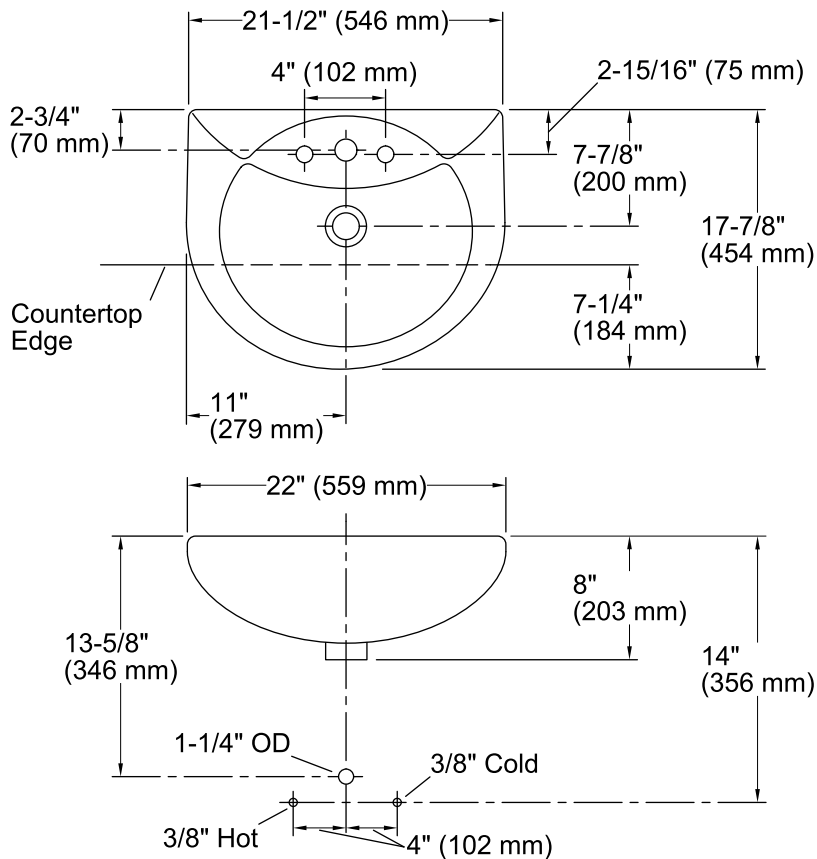

### Features

- 4-inch center faucet holes.
- Uniquely arced basin.
- Overflow drain.

### Technical Information

All product dimensions are nominal.

Bowl configuration:	Single
Installation:	Drop-in, Semi-recessed
Bowl area (Only):	Length: 18-1/2" (470 mm) Width: 10" (254 mm) Water depth: 4" (102 mm)
Number of deck holes:	3
Faucet hole spacing:	4" (102 mm)
Faucet hole(s):	1-1/4" (32 mm)
Drain hole:	1-3/4" (44 mm)
Template:	1054039-7, required, included