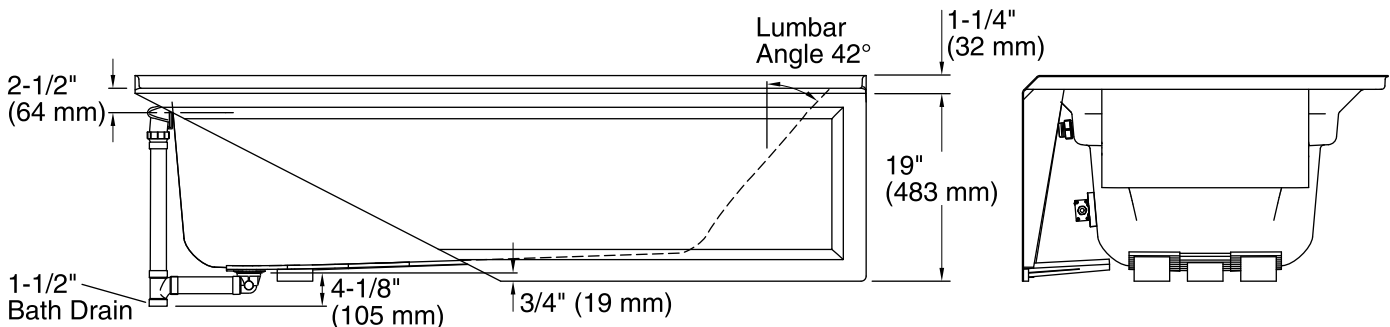

Required Electrical Service

One circuit required, protected with Class A Ground-Fault Circuit-Interrupter (GFCI). Outside North America, this device may be known as a Residual Current Device (RCD).

Heated Surface: 120 V, 15 A

Technical Information

All product dimensions are nominal.

Installation:	Three-wall alcove
Drain location:	Left
Basin area, bottom:	51-3/8" x 21" (1305 mm x 533 mm)
Basin area, top:	64-1/2" x 30-1/2" (1638 mm x 775 mm)
Weight:	80 lbs (36.3 kg)
Minimum floor load:	40 lbs/ft² (195.3 kg/m²)
Water depth:	15" (381 mm)
Water capacity:	72 gal (272.5 L)
Electrical component rating:	Heated Surface: 120 V, 0.5 A, 60 Hz, 65 W
Minimum flat for door:	1-9/16" (40 mm)

Notes

Measure your actual product for rough-in details. Install this product according to the installation instructions.

The hot water supply should be 70% of the capacity of the bath or greater. Installations will vary.

ADA compliant when installed to the specific requirements of these regulations.