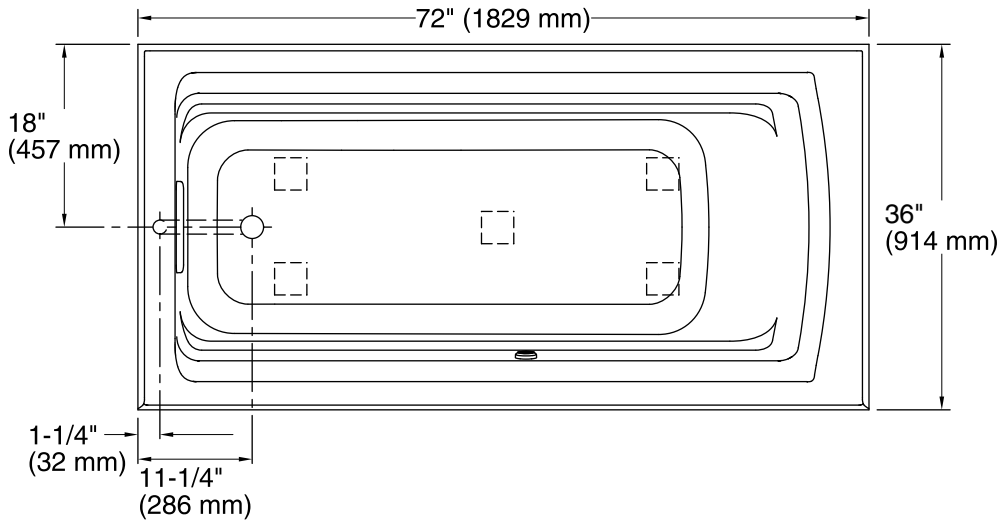

No change in measurements if connected with drain illustrated. (K-7272)