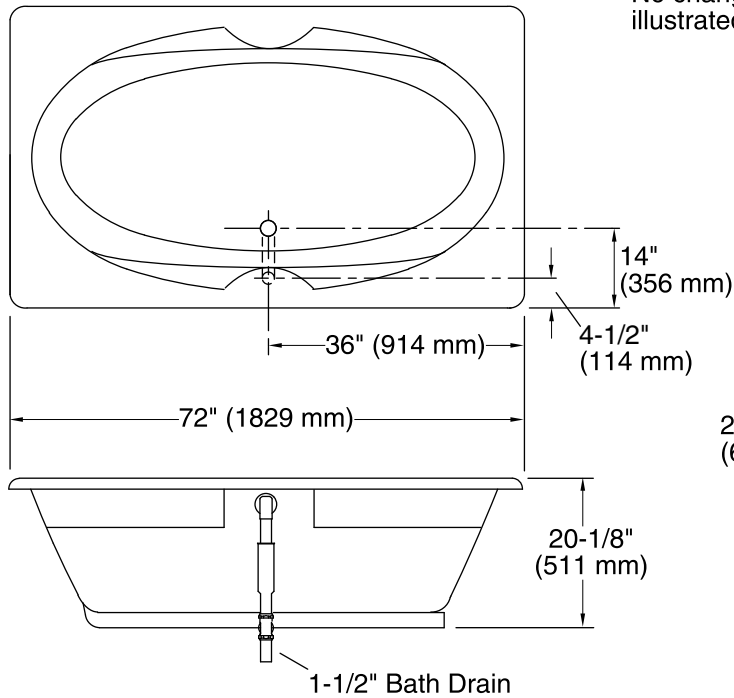

Features

- Generous 6-foot oval basin provides an incredibly spacious bathing area for up to two people.
- Molded lumbar support and armrests offer extra comfort while bathing.
- Reversible drain.

Material

Color	Code	Description
	0	White
	96	Biscuit
	47	Almond

No change in measurements if connected with drain illustrated. (K-11677)

Technical Information

All product dimensions are nominal.

Installation:	Drop-in
Drain location:	Center
Basin area, bottom:	53" x 26" (1346 mm x 660 mm)
Basin area, top:	65" x 34" (1651 mm x 864 mm)
Weight:	51 lbs (23.1 kg)
Minimum floor load:	35 lbs/ft ² (170.9 kg/m ²)
Water depth:	15" (381 mm)
Water capacity:	78 gal (295.3 L)
Cutout:	Drop-in, 70-1/2" x 40-1/2" (1791 mm x 1029 mm)
Minimum flat for door:	2-11/16" (69 mm)

Notes

Measure your actual product for rough-in details.

Install this product according to the installation instructions.

The hot water supply should be 70% of the capacity of the bath or greater. Installations will vary.