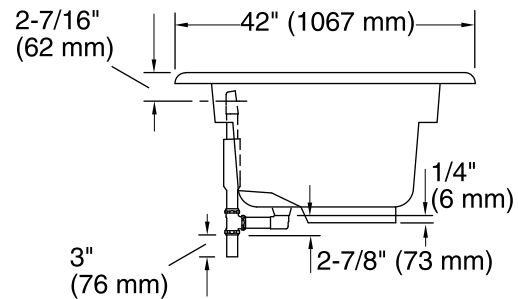

Color	Code	Description
	0	White
	96	Biscuit
	47	Almond

No change in measurements if connected with drain illustrated. (K-11677)

Technical Information

All product dimensions are nominal.

Installation:	Drop-in
Drain location:	Center
Basin area, bottom:	53" x 26" (1346 mm x 660 mm)
Basin area, top:	65" x 34" (1651 mm x 864 mm)
Weight:	51 lbs (23.1 kg)
Minimum floor load:	35 lbs/ft ² (170.9 kg/m ²)
Water depth:	15" (381 mm)
Water capacity:	78 gal (295.3 L)
Cutout:	Drop-in, 70-1/2" x 40-1/2" (1791 mm x 1029 mm)
Minimum flat for door:	2-11/16" (69 mm)

Notes

Measure your actual product for rough-in details.

Install this product according to the installation instructions.

The hot water supply should be 70% of the capacity of the bath or greater. Installations will vary.