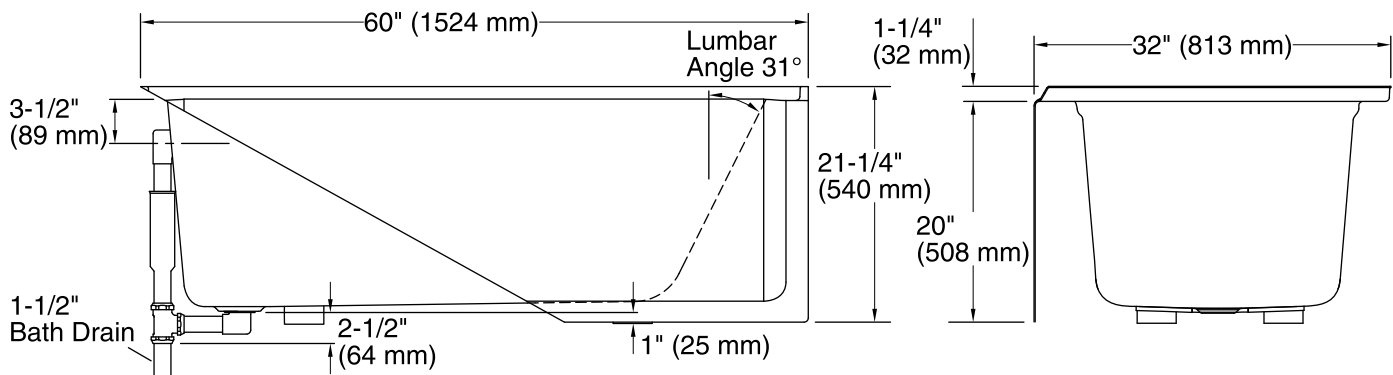

No change in measurements if connected with drain illustrated. (K-11677)

Required Electrical Service

One circuit required, protected with Class A Ground-Fault Circuit-Interrupter (GFCI). Outside North America, this device may be known as a Residual Current Device (RCD).

Heated Surface: 120 V, 15 A, 60 Hz

Technical Information

All product dimensions are nominal.

Installation:	Three-wall alcove
Drain location:	Left
Basin area, bottom:	45" x 22" (1143 mm x 559 mm)
Basin area, top:	54" x 25" (1372 mm x 635 mm)
Weight:	80 lbs (36.3 kg)
Minimum floor load:	40 lbs/ft² (195.3 kg/m²)
Water depth:	15" (381 mm)
Water capacity:	60 gal (227.1 L)
Electrical component rating:	Heated Surface: 120 V, 0.5 A, 60 Hz, 65 W
Minimum flat for door:	2" (51 mm)

Notes

Measure your actual product for rough-in details. Install this product according to the installation instructions.

The hot water supply should be 70% of the capacity of the bath or greater. Installations will vary.