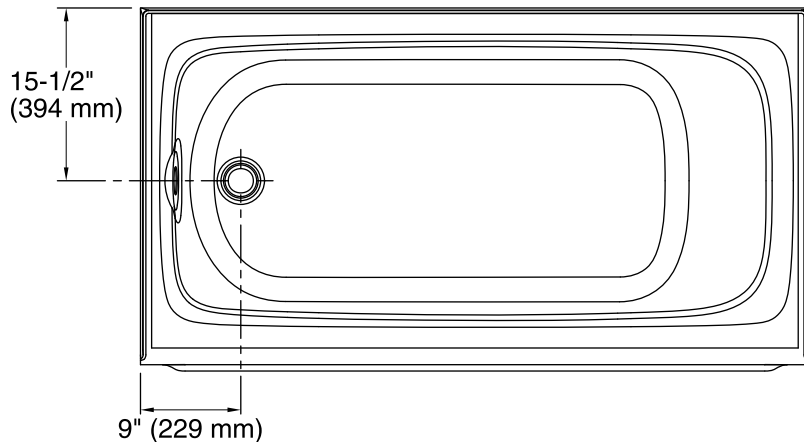

No change in measurements if connected with drain illustrated. (K-11677)

Required Electrical Service

One circuit required, protected with Class A Ground-Fault Circuit-Interrupter (GFCI). Outside North America, this device may be known as a Residual Current Device (RCD).

Heated Surface: 120 V, 15 A, 60 Hz

Technical Information

All product dimensions are nominal.

Installation:	Three-wall alcove
Drain location:	Left
Basin area, bottom:	45" x 22" (1143 mm x 559 mm)
Basin area, top:	54" x 25" (1372 mm x 635 mm)
Weight:	80 lbs (36.3 kg)
Minimum floor load:	40 lbs/ft² (195.3 kg/m²)
Water depth:	15" (381 mm)
Water capacity:	60 gal (227.1 L)
Electrical component rating:	Heated Surface: 120 V, 0.5 A, 60 Hz, 65 W
Minimum flat for door:	2" (51 mm)

Notes

Measure your actual product for rough-in details. Install this product according to the installation instructions.

The hot water supply should be 70% of the capacity of the bath or greater. Installations will vary.