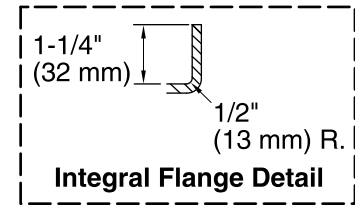

No change in measurements if connected with drain illustrated. (K-11677)

Required Electrical Service

One circuit required, protected with Class A Ground-Fault Circuit-Interrupter (GFCI). Outside North America, this device may be known as a Residual Current Device (RCD).

Heated Surface: 120 V, 15 A, 60 Hz

Technical Information

All product dimensions are nominal.

Installation:	Three-wall alcove
Drain location:	Left
Basin area, bottom:	45" x 22" (1143 mm x 559 mm)
Basin area, top:	54" x 25" (1372 mm x 635 mm)
Weight:	80 lbs (36.3 kg)
Minimum floor load:	40 lbs/ft² (195.3 kg/m²)
Water depth:	15" (381 mm)
Water capacity:	60 gal (227.1 L)
Electrical component rating:	Heated Surface: 120 V, 0.5 A, 60 Hz, 65 W
Minimum flat for door:	2" (51 mm)

Notes

Measure your actual product for rough-in details. Install this product according to the installation instructions.

The hot water supply should be 70% of the capacity of the bath or greater. Installations will vary.