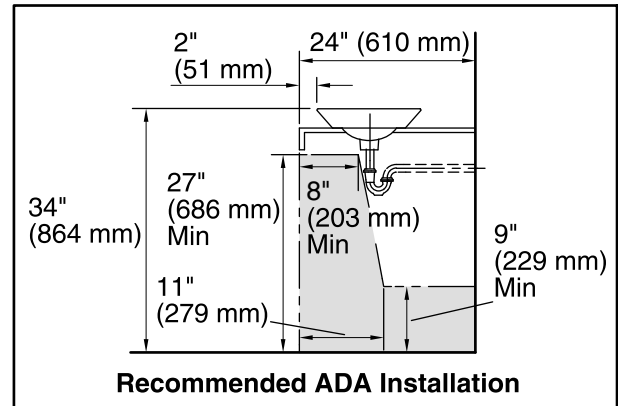

Botanical Study™ Conical Bell®

Above-counter/Wall-mount Bathroom Sink

K-14223-BT

Technical Information

All product dimensions are nominal.

Bowl configuration:	Single
Installation:	Vessel, Wall-mount
Bowl area (Only):	Diameter: 15-7/8" (403 mm) Water depth: 4-1/4" (108 mm)
Drain hole:	1-3/4" (44 mm)
Template:	1002980-7, required, included

Notes

Install this product according to the installation instructions.

*Spout must be 5" (127 mm) long (min) for adequate clearance into the bathroom sink when installed with centerline as shown.

NOTICE: Countertop manufacturer or cutter must use the cut-out template provided with the product, or a current one provided by Kohler Co. (call 1-800-4-KOHLER). Kohler Co. is not responsible for cut-out errors when the incorrect cut-out template is used.

ADA, CSA B651 compliant when installed to the specific requirements of these regulations.