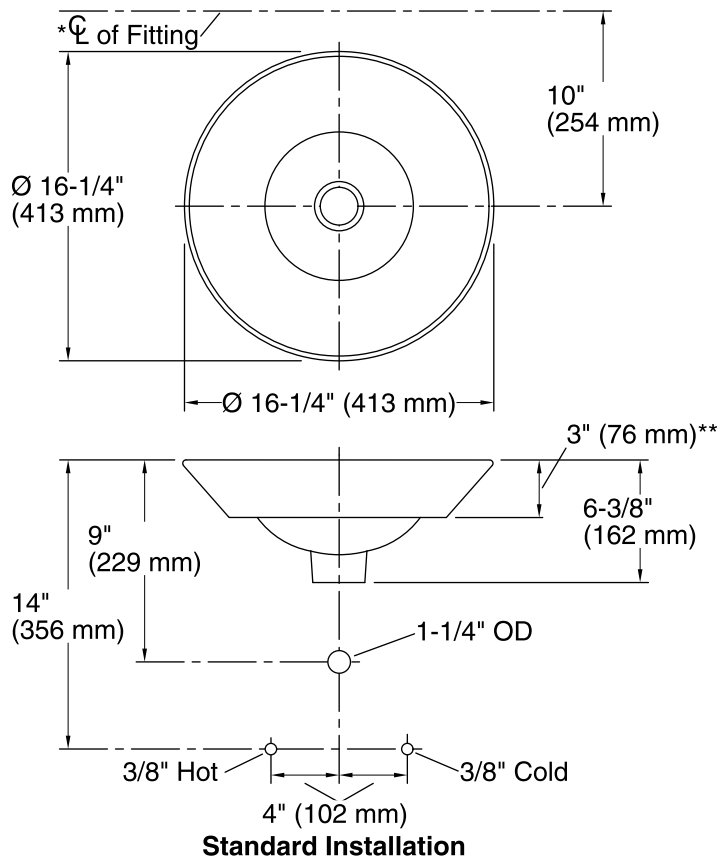

Botanical Study™ Conical Bell®

Above-counter/Wall-mount Bathroom Sink

K-14223-BT

Technical Information

All product dimensions are nominal.

Bowl configuration:	Single
Installation:	Vessel, Wall-mount
Bowl area (Only):	Diameter: 15-7/8" (403 mm) Water depth: 4-1/4" (108 mm)
Drain hole:	1-3/4" (44 mm)
Template:	1002980-7, required, included

Notes

Install this product according to the installation instructions.

*Spout must be 5" (127 mm) long (min) for adequate clearance into the bathroom sink when installed with centerline as shown.

NOTICE: Countertop manufacturer or cutter must use the cut-out template provided with the product, or a current one provided by Kohler Co. (call 1-800-4-KOHLER). Kohler Co. is not responsible for cut-out errors when the incorrect cut-out template is used.

ADA, CSA B651 compliant when installed to the specific requirements of these regulations.