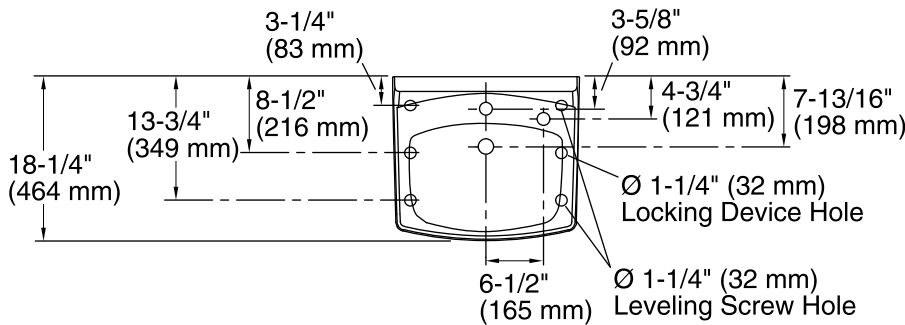

Greenwich™
Wall-Mount Bathroom Sink
K-2031-R

Features

- Made from premium materials that withstand high-volume usage
- Constructed of vitreous china
- 20-3/4"L x 18-1/4"W
- Wall-mount installation
- Faucet not included
- Includes wall hanger
- Includes soap dispenser drilling on left
- Drilled for concealed arm carrier

■ 0 White

Standard Installation

Technical Information

All product dimensions are nominal.

Bowl configuration: Single
 Installation: Wall-mount
 Bowl area (Only): Length: 10" (254 mm)
 Width: 15" (381 mm)
 With overflow: Yes
 Water depth: 3-1/4" (83 mm)

Number of deck holes: 2
 Faucet hole spacing: 8" (203 mm)
 Faucet hole(s): 1-3/8" (35 mm)
 Soap/Lotion hole: 1-1/4" (32 mm)
 Drain hole: 1-3/4" (44 mm)

Notes

Install this product according to the installation instructions.