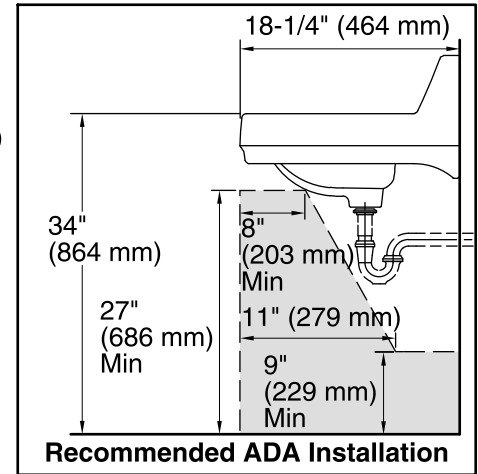

Greenwich™
Wall-Mount Bathroom Sink
K-2031-R

Features

- Made from premium materials that withstand high-volume usage
- Constructed of vitreous china
- 20-3/4"L x 18-1/4"W
- Wall-mount installation
- Faucet not included
- Includes wall hanger
- Includes soap dispenser drilling on left
- Drilled for concealed arm carrier

■ 0 White

Standard Installation

Technical Information

All product dimensions are nominal.

Bowl configuration: Single
 Installation: Wall-mount
 Bowl area (Only): Length: 10" (254 mm)
 Width: 15" (381 mm)
 With overflow: Yes
 Water depth: 3-1/4" (83 mm)

Number of deck holes: 2
 Faucet hole spacing: 8" (203 mm)
 Faucet hole(s): 1-3/8" (35 mm)
 Soap/Lotion hole: 1-1/4" (32 mm)
 Drain hole: 1-3/4" (44 mm)

Notes

Install this product according to the installation instructions.