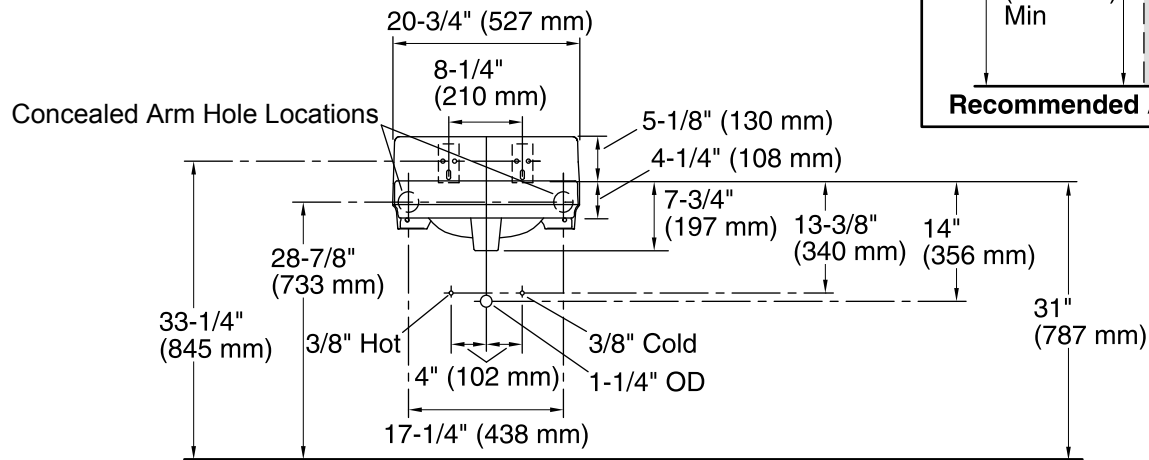

Greenwich™
Wall-Mount Bathroom Sink
K-2031-R

Features

- Made from premium materials that withstand high-volume usage
- Constructed of vitreous china
- 20-3/4"L x 18-1/4"W
- Wall-mount installation
- Faucet not included
- Includes wall hanger
- Includes soap dispenser drilling on left
- Drilled for concealed arm carrier

■ 0 White

Standard Installation

Technical Information

All product dimensions are nominal.

Bowl configuration: Single
 Installation: Wall-mount
 Bowl area (Only): Length: 10" (254 mm)
 Width: 15" (381 mm)
 With overflow: Yes
 Water depth: 3-1/4" (83 mm)

Number of deck holes: 2
 Faucet hole spacing: 8" (203 mm)
 Faucet hole(s): 1-3/8" (35 mm)
 Soap/Lotion hole: 1-1/4" (32 mm)
 Drain hole: 1-3/4" (44 mm)

Notes

Install this product according to the installation instructions.