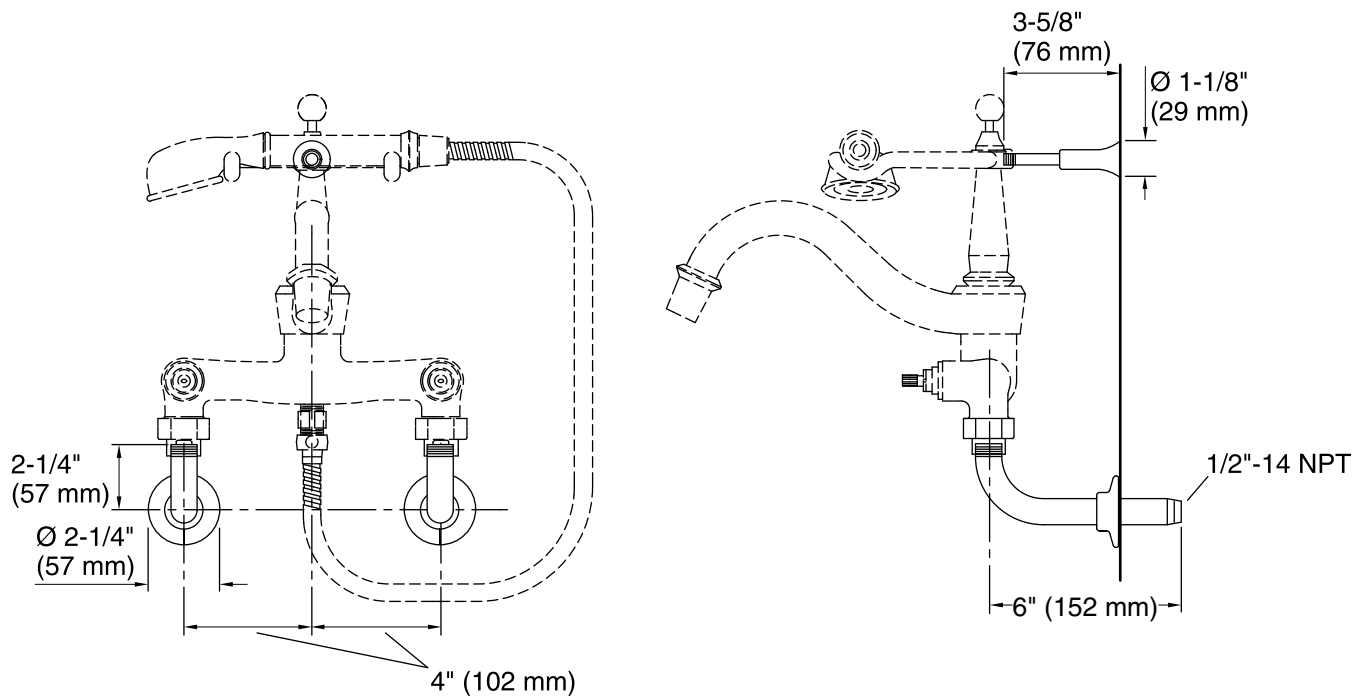

Features

- Antique Wall-mount adapter kit

Required Products/Accessories

K-16210-4A bath faucet with spout, handles, and handshower

Codes/Standards

None Applicable

KOHLER® Faucet Lifetime Limited Warranty

See website for detailed warranty information.

Technical Information

All product dimensions are nominal.

Notes

Install this product according to the installation guide.